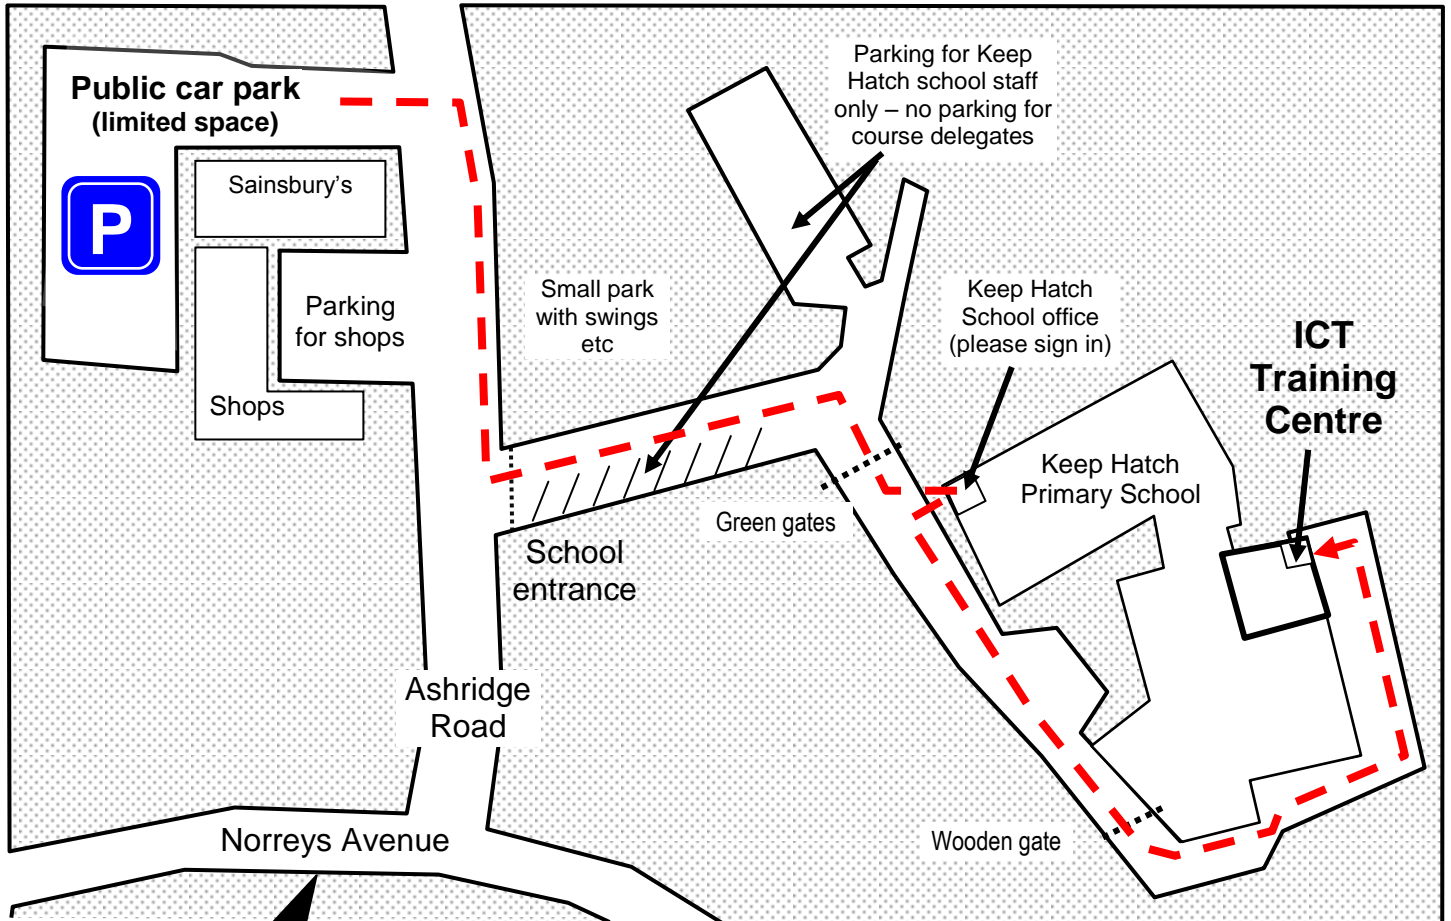

Directions to Keep Hatch ICT Training Centre – PLEASE READ CAREFULLY!

Keep Hatch Primary School, Ashridge Road, Wokingham, Berks, RG40 1PG

IMPORTANT: The ICT Training Centre is situated on the site of Keep Hatch Primary School. There is **no parking available for course delegates on the school site**. There is limited space available in the public car park shown behind Sainsbury's, but note that restrictions apply to some spaces so read the signs carefully. If there is no space in the public car park, there is usually space to street park in one of the roads around the school.

Once you are on the school premises, **please go the Keep Hatch School office initially to sign in**. After that you will usually be asked to follow the signs around to the ICT Training Centre using the route shown on the map. **Please wear an identification badge at all times while on the school site.**

Diagram above is represented by dotted box in map below