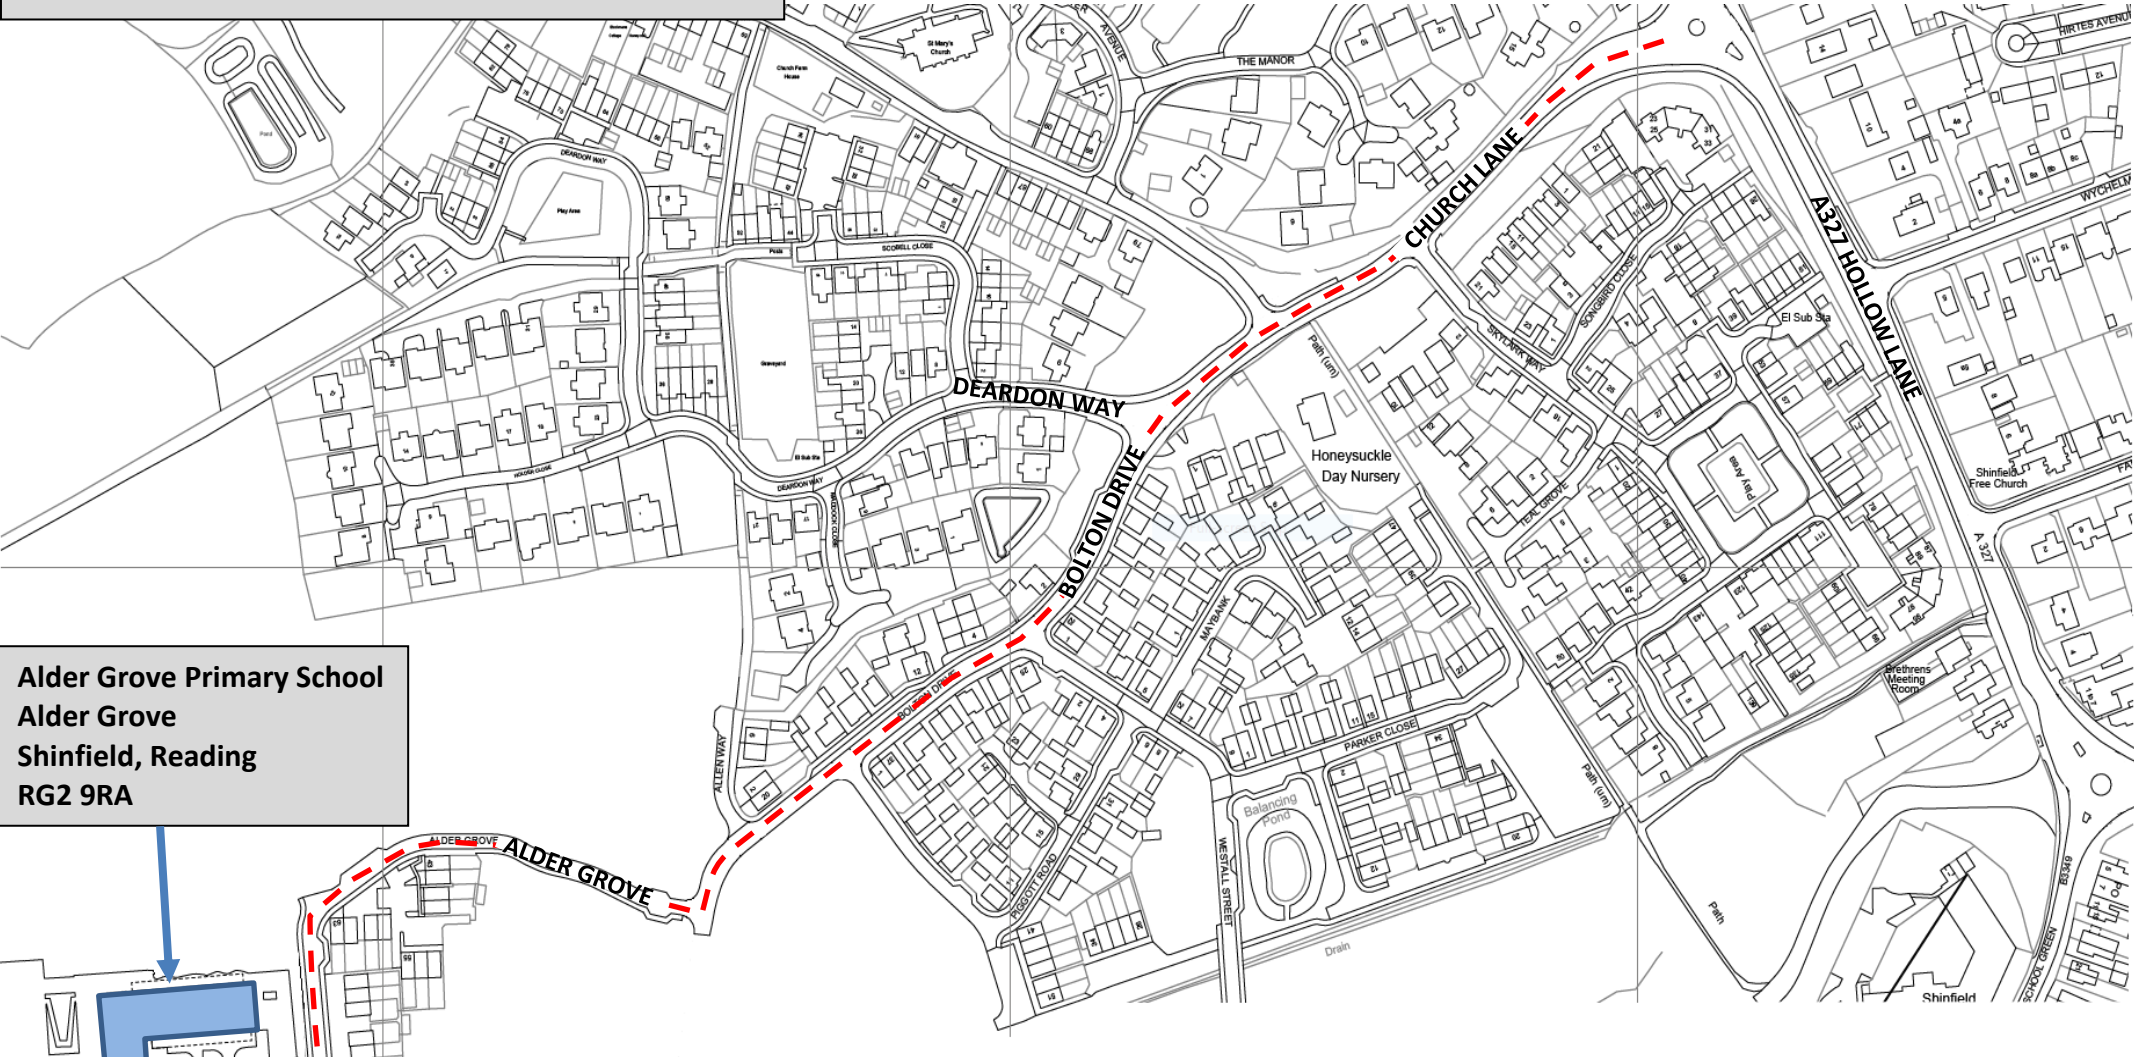

Directions to Alder Grove Primary School

Alder Grove Primary School
Alder Grove
Shinfield, Reading
RG2 9RA

- Directions**
- On the A327 between the Black Boy Pub and the Esso Garage there is a roundabout signposted to L'Ortalan. Take this turning which is Church Lane.
 - Keep to Church Lane and bear left onto Bolton Drive. Follow road and bear right at the building site. Follow this road to the very end.
 - The school entrance is on your right. To gain entrance to the building, please use the buzzer by the pedestrian gate to the left of the main building.